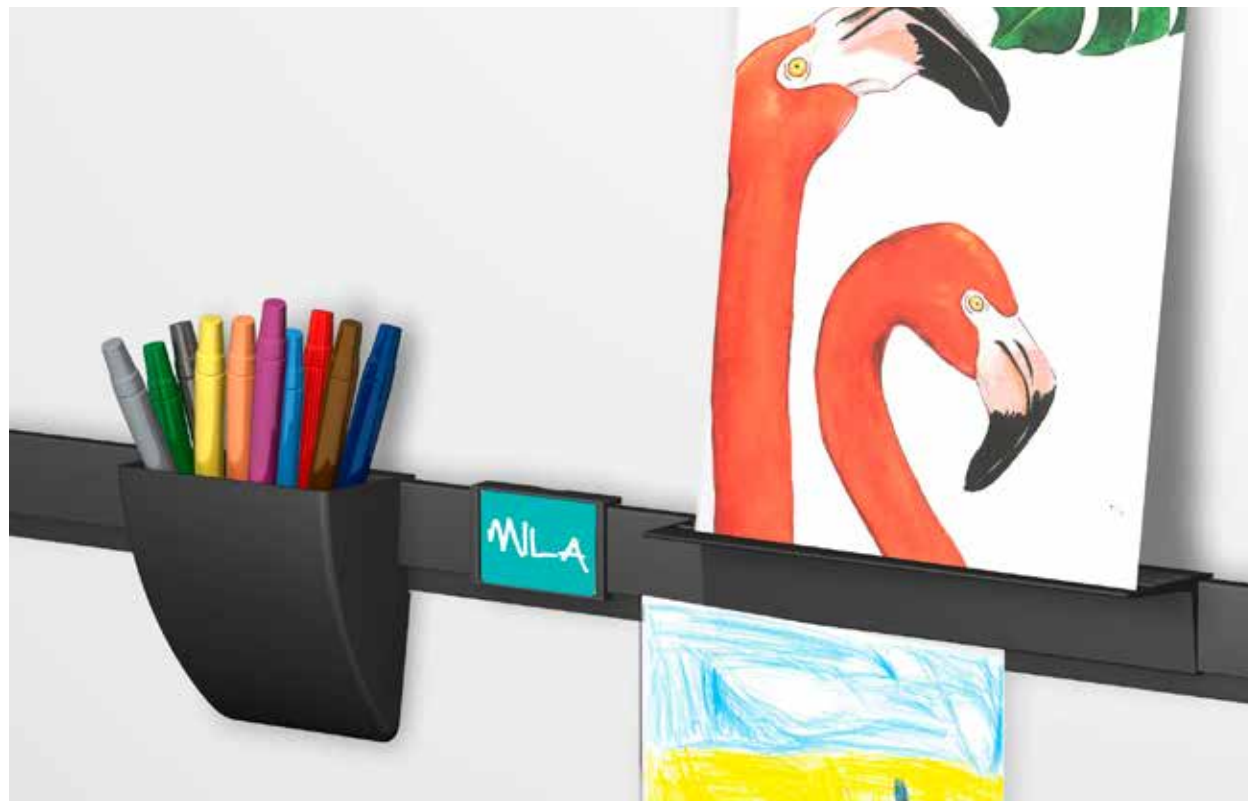

INFO RAIL ACCESSORIES: STORAGE CLIP AND SUPPORT CLIP

Two useful additional accessories

The Support Clip and Storage Clip are two useful additional accessories for on the Info Rail and Info Rail Magnetic.

Both accessories add an extra dimension and element to the Info Rail concept. With the Support Clip, you can easily present small crafts, greeting cards, small frames or paintings on canvas. The Support Clip is simply attached to the rail at any desired location. On the 6cm wide and 25cm long surface, changing small crafts, greeting cards or small frames is easy and quick.

The subtle grooves ensure that the presented products remain securely in place. The Storage Clip is a practical additional storage compartment for pens, markers or other small items. Just like the Support Clip, the Storage Clip is simply attached to the rail at any desired location. The stylish round shape has a timeless appeal. Both accessories are available in black and white.